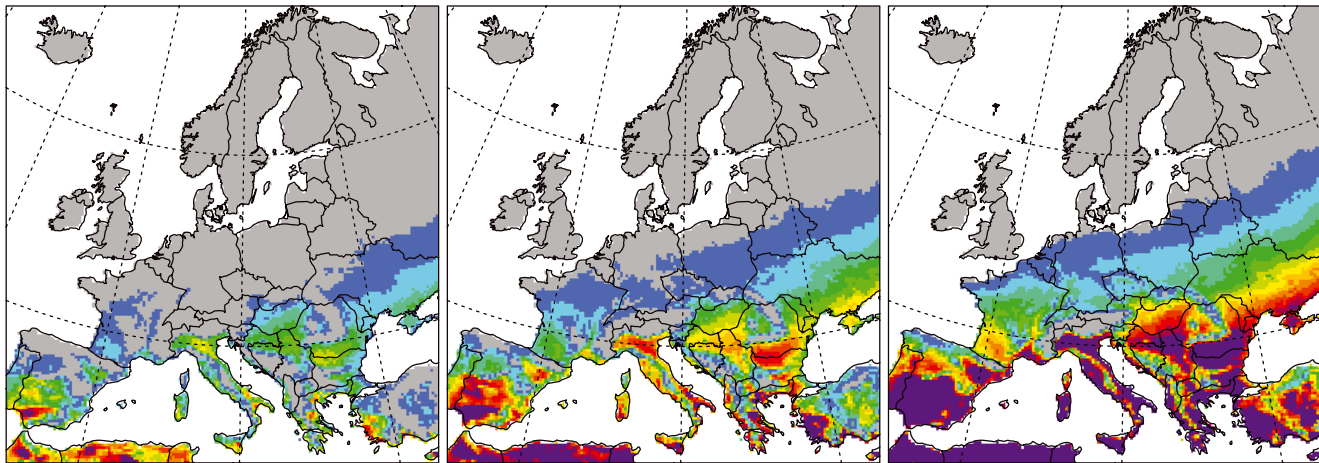

a

1961-1990

2021-2050

2071-2100

2

6

10

14

18

22

26

30

34

38

42

46

50

Combined hot summer days and tropical nights (days)